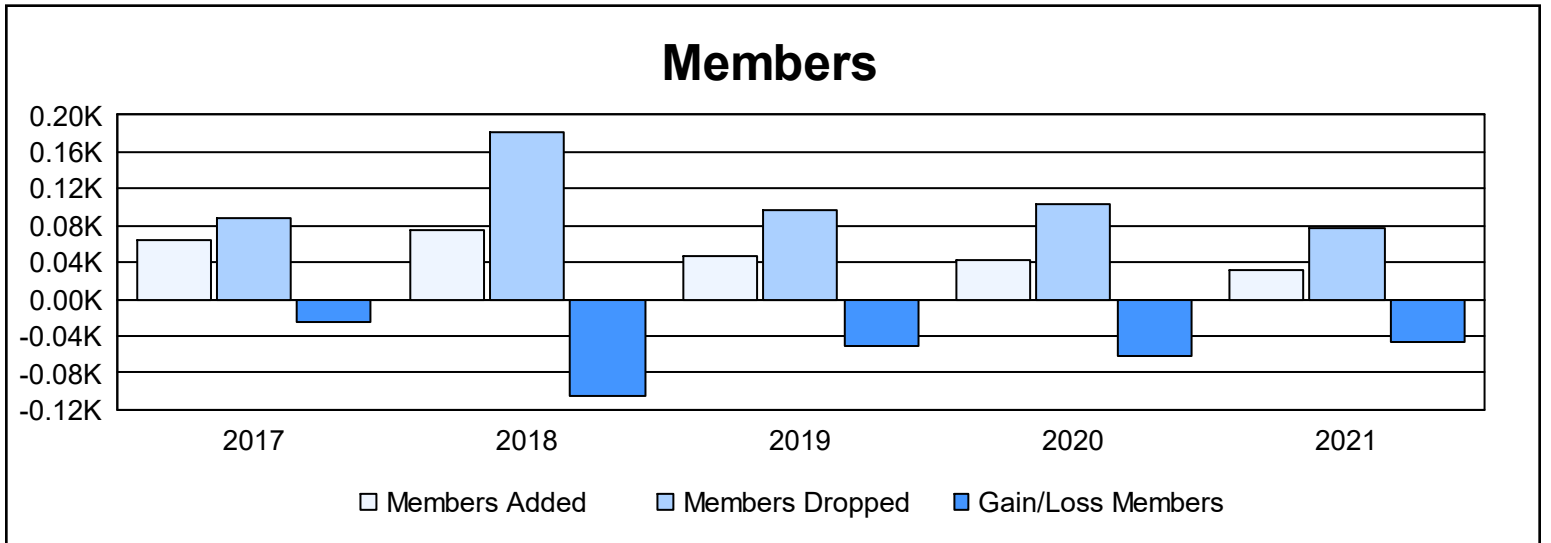

Year	New Clubs	Dropped Clubs	Gain/ Loss Clubs	New Members	Charter Members	Reinstate Members	Transfer Members	Total Member Added	Total Members Dropped	Gain/ Loss Members
2016-2017	0	0	0	60	0	1	3	64	89	-25
2017-2018	0	3	-3	71	1	1	3	76	182	-106
2018-2019	0	1	-1	46	0	1	0	47	97	-50
2019-2020	0	2	-2	41	0	1	0	42	104	-62
2020-2021	0	0	0	28	0	0	4	32	78	-46
<b>Average</b>	<b>0</b>	<b>1</b>	<b>-1</b>	<b>49</b>	<b>0</b>	<b>1</b>	<b>2</b>	<b>52</b>	<b>110</b>	<b>-58</b>

### Membership Composition June 2021 Cumulative